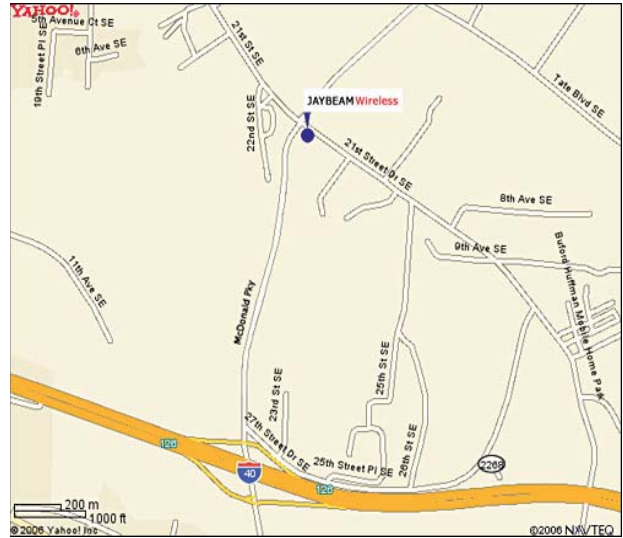

Directions to Manufacturing Facility

United States

Address:

730 21st Street Drive, SE
Hickory, North Carolina 28602
USA

Contact Information:

Tel: +1-828-324-6971 ext. 302
Fax: +1-828-327-6027
E-mail: Americas.Sales@jaybeamwireless.com

From Charlotte Douglas International Airport

Merge onto BILLY GRAHAM PKWY toward I-85.
Take ramp onto I-85 SOUTH toward GASTONIA.
Travel 16.4 miles
Take EXIT 17 / HWY 321 toward GASTON COLLEGE /
DALLAS / LINCOLNTON.
Turn LEFT onto N. CHESTER / HWY 321.
Continue to follow HWY 321 NORTH.
Travel 32 miles
Take EXIT 43 A toward I-40 EAST/STATESVILLE.
Merge onto I-40 EAST. Travel 3.5 miles
Take EXIT 126 toward HWY 70/HICKORY/NEWTON.
Turn LEFT onto McDONALD'S PKWY.
Travel 1 mile
Turn RIGHT onto 21st STREET DRIVE, SE.
Travel .10 mile
Turn RIGHT at 730 21st STREET DRIVE, SE.

From I-40 West / Asheville / Morganton

Take EXIT 126 toward HWY 70/HICKORY/NEWTON
Turn LEFT onto McDONALD'S PKWY.
Travel 1 mile
Turn RIGHT onto 21st STREET DRIVE, SE.
Travel .10 mile
Turn RIGHT at 730 21st STREET DRIVE, SE.

From I-40 East / Raleigh / Greensboro / Statesville

Take EXIT 126 toward HWY 70/HICKORY/NEWTON.
Turn RIGHT onto McDONALD'S PKWY.
Travel .75 mile
Turn RIGHT onto 21st STREET DRIVE, SE.
Travel .10 mile
Turn RIGHT at 730 21st STREET DRIVE, SE.