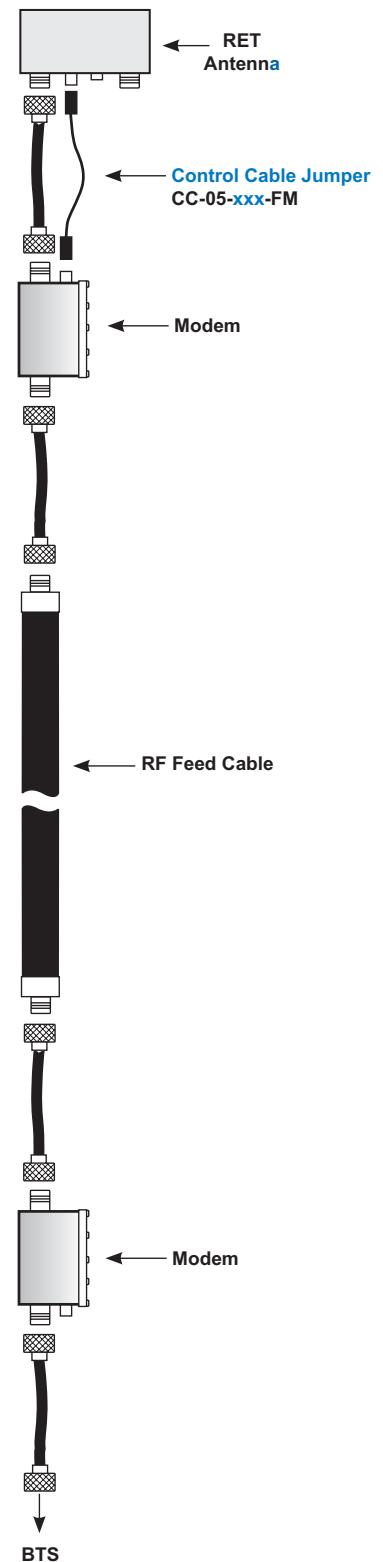

CC-05-xxx-FM

Control Cable Jumpers

Control Cable Jumpers		
Description	5 conductor, female x male conn	
Diameter	6.18 mm (0.24 in)	
Weight per meter	0.059 kg (0.13 lbs)	
Weight per foot	0.018 kg (0.04 lbs)	
Weight per connector	0.050 kg (0.11 lbs)	
Model Number	Length	
	cm / m	ft
CC-05-C50-FM	50 cm	1.64 ft
CC-05-001-FM	1 m	3.28 ft
CC-05-002-FM	2 m	6.56 ft
CC-05-003-FM	3 m	9.84 ft
CC-05-004-FM	4 m	13.12 ft
CC-05-005-FM	5 m	16.40 ft
CC-05-010-FM	10 m	32.81 ft
CC-05-015-FM	15 m	49.21 ft
CC-05-025-FM	25 m	82.02 ft
CC-05-030-FM	30 m	98.43 ft
CC-05-040-FM	40 m	131.24 ft
CC-05-045-FM	45 m	147.64 ft
CC-05-050-FM	50 m	164.04 ft
CC-05-060-FM	60 m	196.85 ft
CC-05-075-FM	75 m	246.06 ft
CC-05-090-FM	90 m	295.28 ft
CC-05-100-FM	100 m	328.00 ft
CC-05-110-FM	110 m	360.89 ft
CC-05-120-FM	120 m	393.70 ft
CC-05-130-FM	130 m	426.51 ft