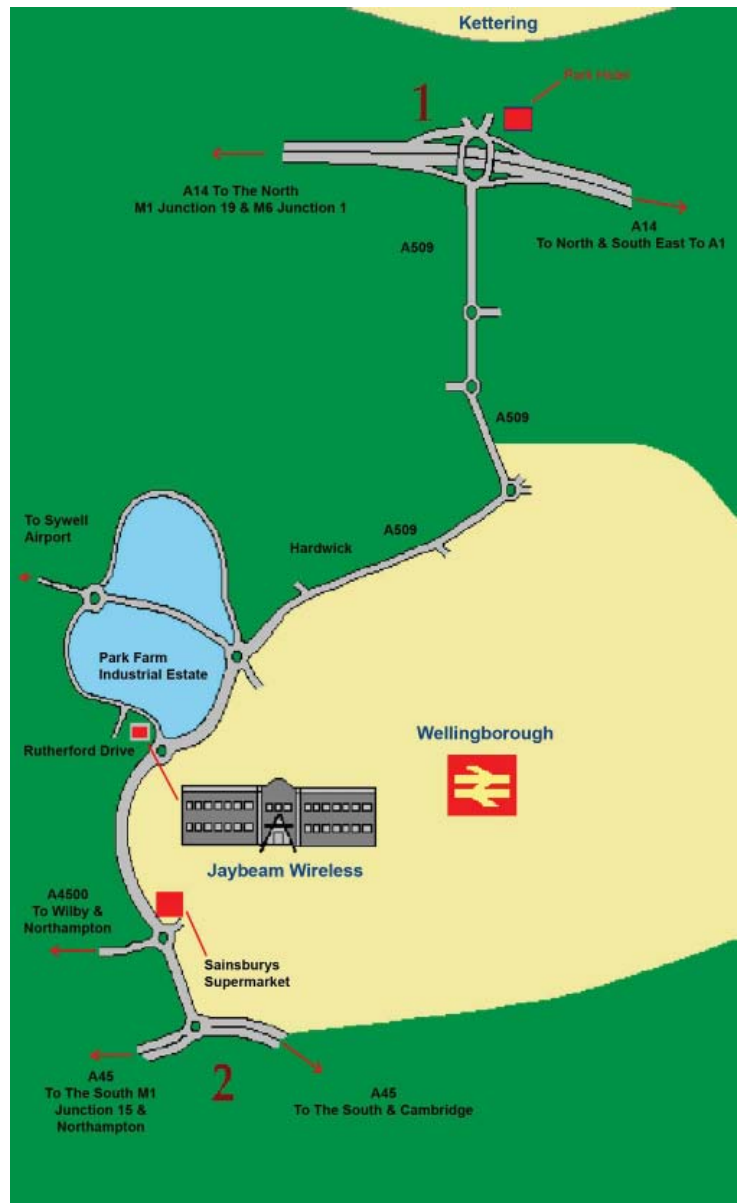

### From The North & East Midlands

Follow the M1 South to Junction 19, then follow A14 to the Wellingborough & Kettering Junction (1 on the map). Then follow the A509 on the map.

### From The North West & Midlands

Follow the M6 South to Junction 1 and take A14 to Wellingborough & Kettering Junction (1 on the map). Then follow the A509 on the map.

### From The East

Follow A1 to the A14 Junction and turn onto the A14 West Bound and continue to the Wellingborough & Kettering Junction (1 on the map). Then follow the A509 on the map.

### From The South & London

Follow the M1 North to Junction 15, then turn RIGHT onto the A45 towards Wellingborough. After 12 Miles you will reach a major traffic island (2 on the map). Turn left and follow the map.